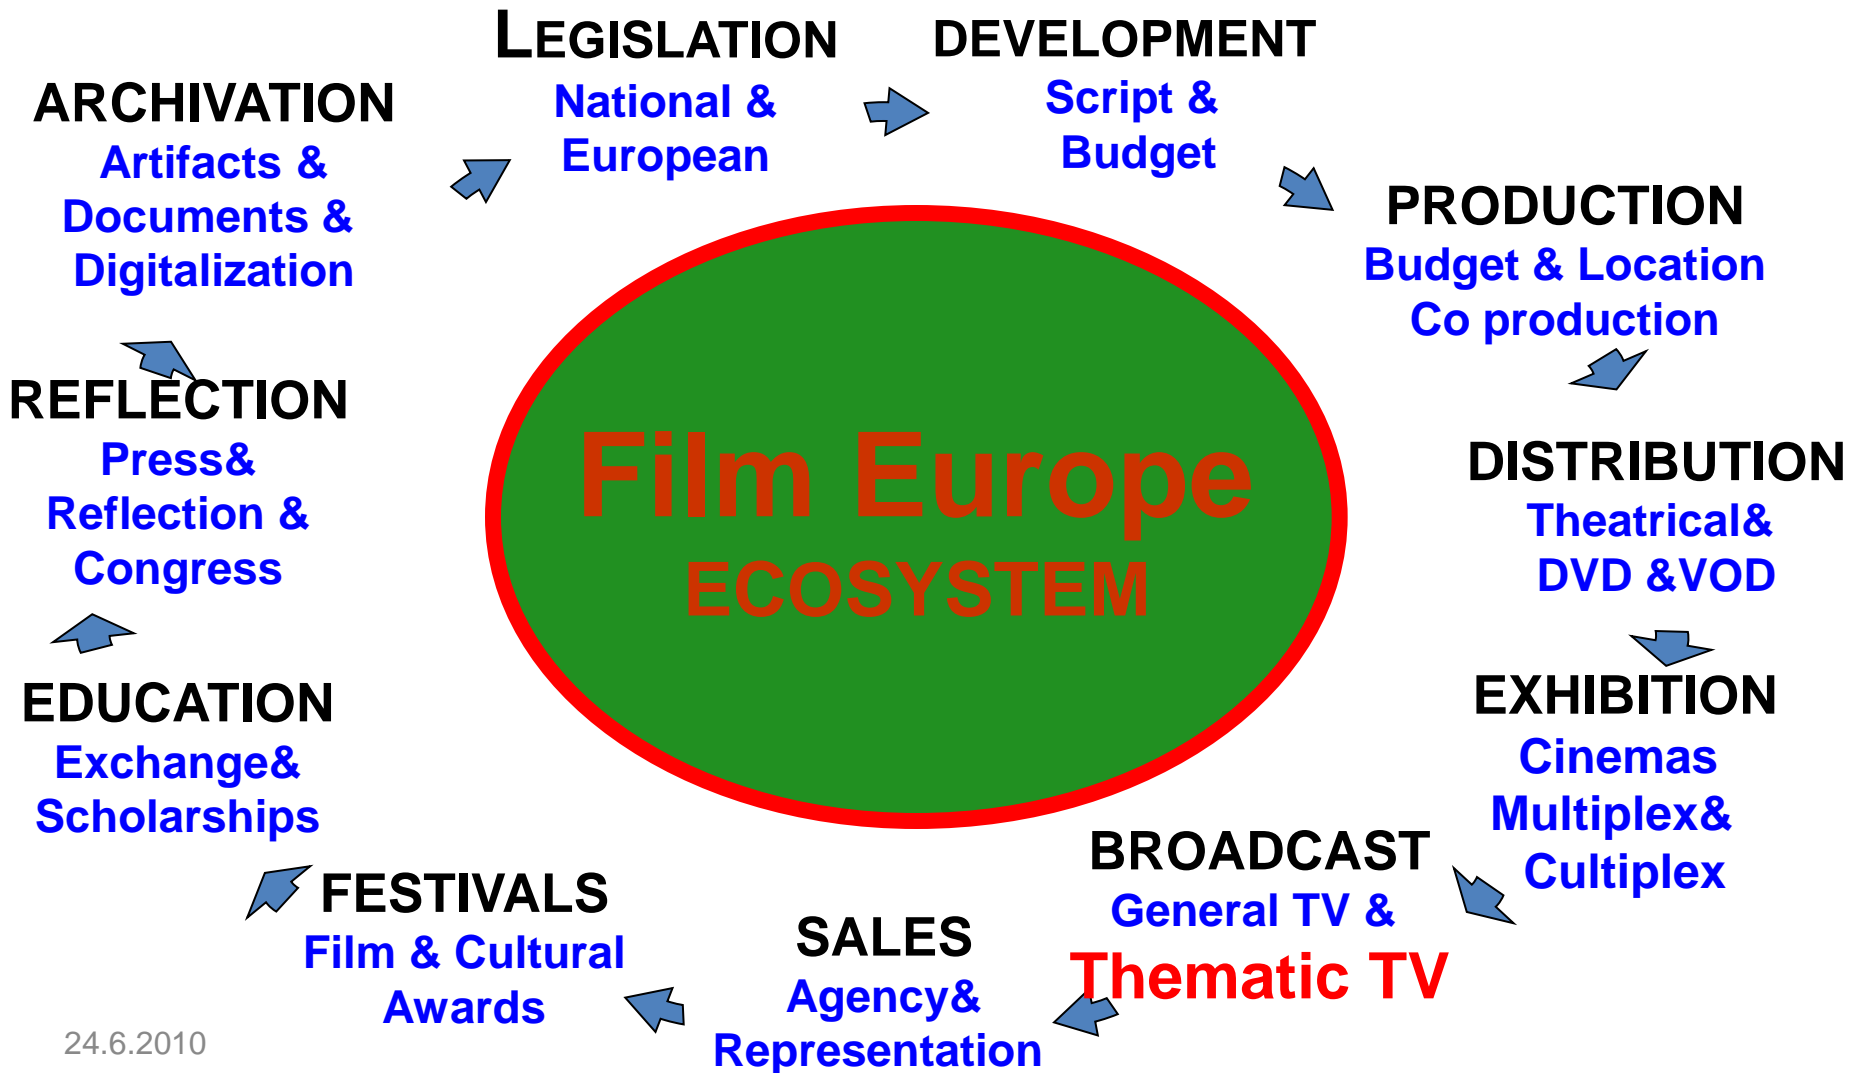

● www.filmeurope.eu

THE TIME OF REALITY CHECK

EUROPEAN FILM AND INDUSTRY IS AND WILL BE DIFFERENT COMPARING TO USA / BOLLYWOOD / CHINA

- NO UNIFY MARKET & NO MAJOR INVESTMENT
- NO STAR SYSTEM & NO CONTINUAL MARKETING
- NO UNIFY LANGUAGE
- HIGH CULTURAL DIVERSITY
- HIGH ROLE OF THE STATE

● www.filmeurope.eu

THE TIME OF OPPORTUNITIES

GOOD EUROPEAN MEDIA PROJECT?

- COMBINATION OF CULTURAL QUALITY AND BUSINESS SUSTAINABILITY
- EUROPEAN MEANING & LOCAL STYLE
- CONTEXTUAL VALUE OF THE FILM FOR THE WHOLE CULTURAL, BUSINESS AND POLITICAL SOCIETY
- www.filmeurope.eu

The Role of Thematic FILM channels?

The logo for FILM europe is centered on a dark blue background. The word "FILM" is written in a large, bold, sans-serif font with a light blue-to-white gradient. Below it, the word "europe" is written in a smaller, lowercase, serif font, also with a light blue-to-white gradient. The background features abstract, glowing blue lines that form a circular, tunnel-like structure, creating a sense of depth and movement.

FILM
europe

The image features a dark blue background with abstract, glowing patterns of light lines that form circular and spiral shapes. A bright horizontal light streak is visible on the left side. The text 'FILM europe' is prominently displayed on the right side. 'FILM' is in a large, bold, white, sans-serif font, while 'europe' is in a smaller, white, lowercase serif font directly below it.